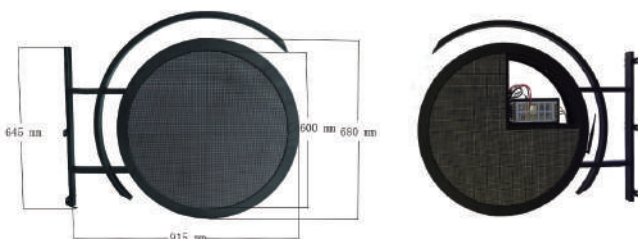

Easy to Install & Maintain

- › Smart bracket design
- › Front access
- › Less than 20 kg